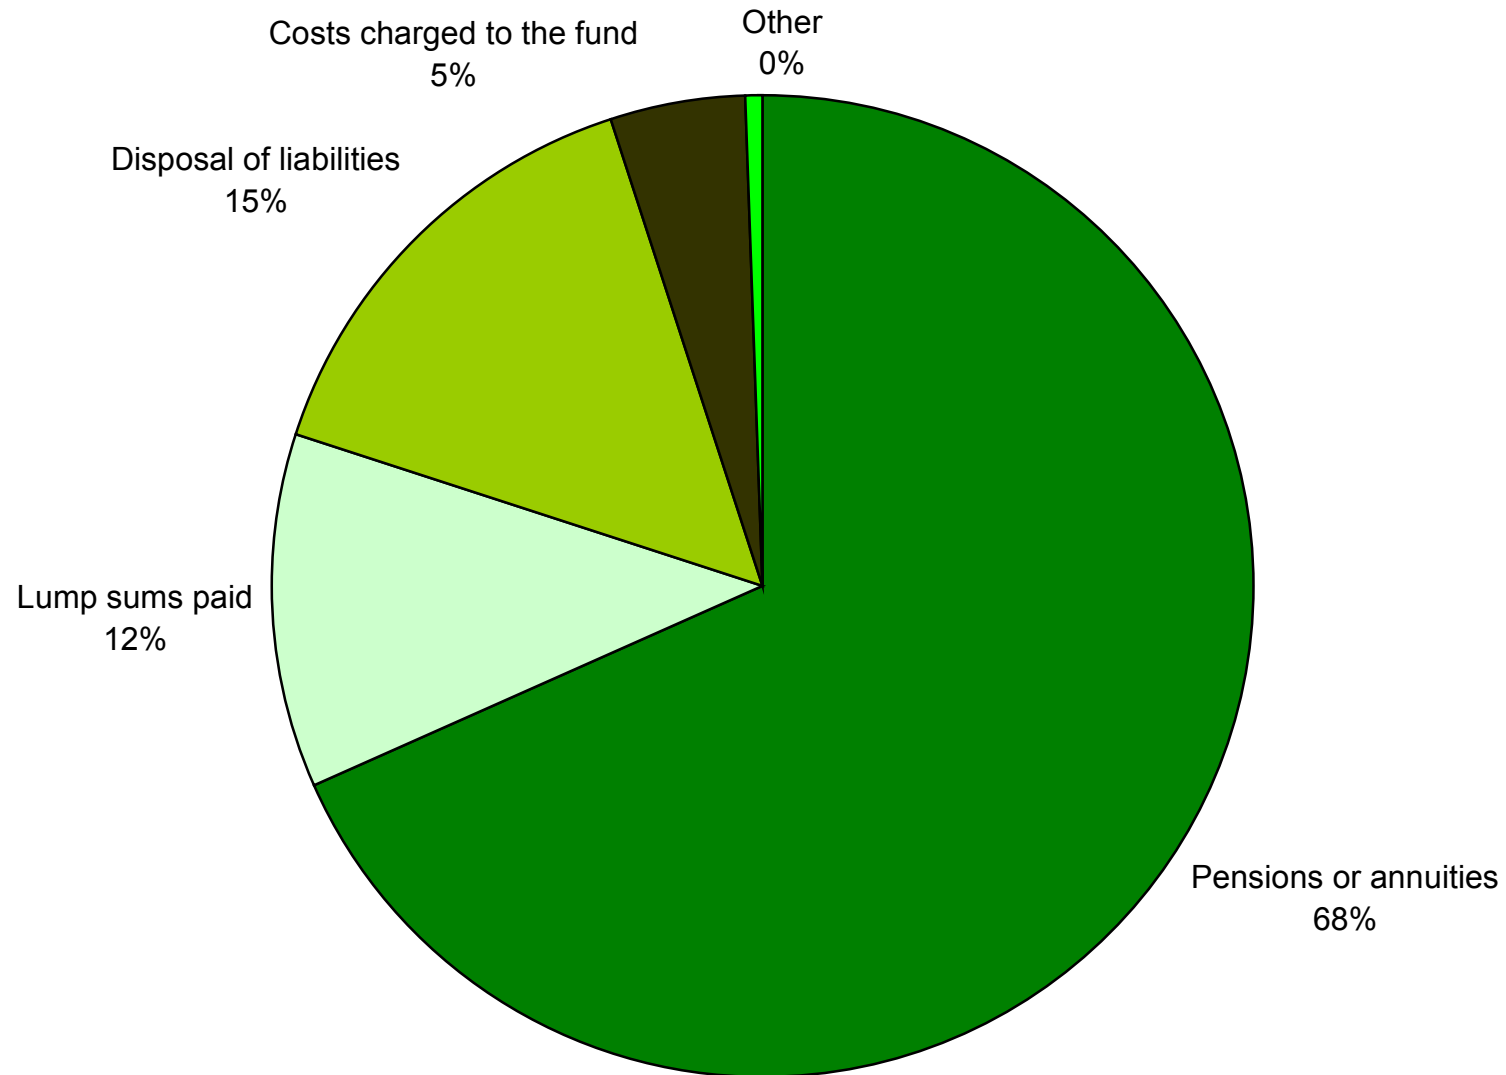

**Chart 1: Local Government Pension Scheme expenditure in England  
2003-04**

Source: ODPM Local Government Pension Scheme (SF3) returns